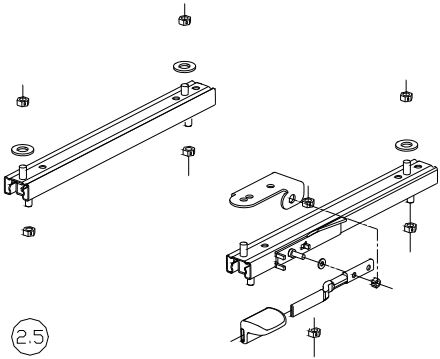

SLIDE & SWIVEL

SERVICE PARTS LIST

SLIDE & SWIVEL

SERVICE PARTS LIST

SLIDE & SWIVEL

ITEM	PART NUMBER	DESCRIPTON		STERLING	EURO
2.1	SA20548	Slide Set 6" stroke single Locking (GSK), Service Kit	COMPACT SUSPENSIONS 07, 30, 35 series and on AS2000 / MS2000, 2000 series seat suspension		
2.2	S19955.901	Slide, Slave 6" Stroke (GSK), Service Kit			
2.3	S17992.901	Slide, Trigger, 6" stroke (GSK), Service Kit			
2.4	S16525.901	Knob,(ptk 5)			
2.5	A SA21254.100	Slide Set, 200mm Stroke Single Locking (BF), Service Kit – Black Knob	AG SUSPENSIONS 10, 40,45, 55, 65,75,80, 85, 90 series & AS5002		
	B SA21254.200	Slide Set, 200mm Stroke Single Locking (BF), Service Kit – Grey Knob			
2.6	SA21116	Slide, Slave, 200mm Stroke (BF), Service Kit			
2.7	SA21117	Slide, Locking, 200mm Stroke (BF), Service Kit			
2.8	A SA15719.100	Lever (BF), Service Kit – Black Knob			
	B SA15719.200	Lever (BF), Service Kit – Grey Knob			
2.9	A S18791.901	Knob (BF), Service Kit – Black (pkt 5)			
	B S17747.901	Knob (BF), Service Kit – Grey (ptk 5)			
2.10	SA21255	Slide Set, 200mm Stroke Double Locking (BF), Service Kit		CE SUSPENSIONS 20,25,50,60,70,80, 90,95	
2.11	SA21174	Slide Set, 160mm Stroke Double Locking (BF), Service Kit			
2.12	S17829.901	Slide Locking (RH), 160 mm Stroke (BF), Service Kit			
2.13	S17830.901	Slide Locking (LH), 160mm Stroke (BF), Service Kit			
2.14	S17893.901	Slide Locking (RH), 200mm Stroke (BF), Service Kit			
2.15	S17894.901	Slide Locking (LH), 200mm Stroke (BF), Service Kit			
2.16	S17821.145	Slide Lever, Double Locking, Service Kit			