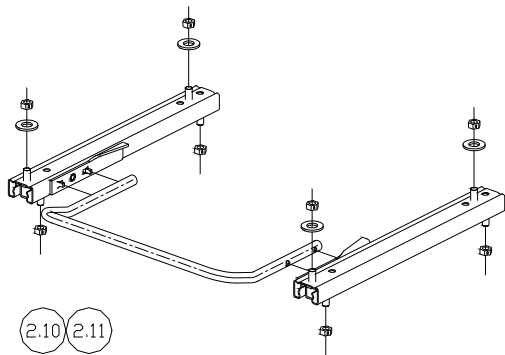

SLIDE & SWIVEL

SERVICE PARTS LIST

SLIDE & SWIVEL

SERVICE PARTS LIST

SLIDE & SWIVEL

ITEM	PART NUMBER	DESCRIPTON		STERLING	EURO
2.1	SA20548	Slide Set 6" stroke single Locking (GSK), Service Kit	COMPACT SUSPENSIONS 07, 30, 35 series and on AS2000 / MS2000, 2000 series seat suspension		
2.2	S19955.901	Slide, Slave 6" Stroke (GSK), Service Kit			
2.3	S17992.901	Slide, Trigger, 6" stroke (GSK), Service Kit			
2.4	S16525.901	Knob,(ptk 5)			
2.5	A SA21254.100	Slide Set, 200mm Stroke Single Locking (BF), Service Kit – Black Knob	AG SUSPENSIONS 10, 40,45, 55, 65,75,80, 85, 90 series & AS5002		
	B SA21254.200	Slide Set, 200mm Stroke Single Locking (BF), Service Kit – Grey Knob			
2.6	SA21116	Slide, Slave, 200mm Stroke (BF), Service Kit			
2.7	SA21117	Slide, Locking, 200mm Stroke (BF), Service Kit			
2.8	A SA15719.100	Lever (BF), Service Kit – Black Knob			
	B SA15719.200	Lever (BF), Service Kit – Grey Knob			
2.9	A S18791.901	Knob (BF), Service Kit – Black (pkt 5)			
	B S17747.901	Knob (BF), Service Kit – Grey (ptk 5)			
2.10	SA21255	Slide Set, 200mm Stroke Double Locking (BF), Service Kit		CE SUSPENSIONS 20,25,50,60,70,80, 90,95	
2.11	SA21174	Slide Set, 160mm Stroke Double Locking (BF), Service Kit			
2.12	S17829.901	Slide Locking (RH), 160 mm Stroke (BF), Service Kit			
2.13	S17830.901	Slide Locking (LH), 160mm Stroke (BF), Service Kit			
2.14	S17893.901	Slide Locking (RH), 200mm Stroke (BF), Service Kit			
2.15	S17894.901	Slide Locking (LH), 200mm Stroke (BF), Service Kit			
2.16	S17821.145	Slide Lever, Double Locking, Service Kit			