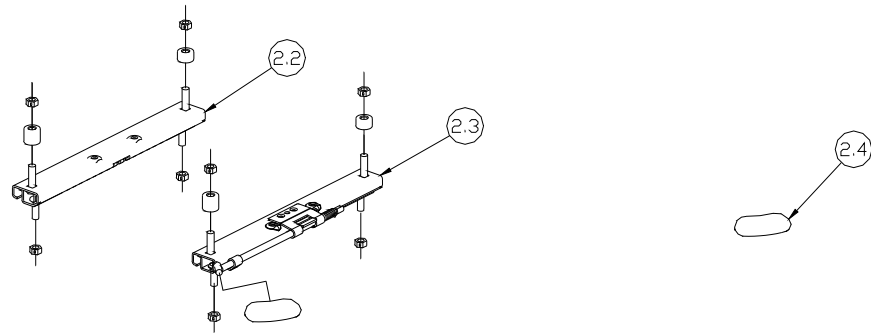

SLIDE & SWIVEL

SERVICE PARTS LIST

SLIDE & SWIVEL

SERVICE PARTS LIST

SLIDE & SWIVEL

ITEM	PART NUMBER	DESCRIPTON		STERLING	EURO
2.1	SA20548	Slide Set 6" stroke single Locking (GSK), Service Kit	COMPACT SUSPENSIONS 07, 30, 35 series and on AS2000 / MS2000, 2000 series seat suspension		
2.2	S19955.901	Slide, Slave 6" Stroke (GSK), Service Kit			
2.3	S17992.901	Slide, Trigger, 6" stroke (GSK), Service Kit			
2.4	S16525.901	Knob,(ptk 5)			
2.5	A SA21254.100	Slide Set, 200mm Stroke Single Locking (BF), Service Kit – Black Knob	AG SUSPENSIONS 10, 40,45, 55, 65,75,80, 85, 90 series & AS5002		
	B SA21254.200	Slide Set, 200mm Stroke Single Locking (BF), Service Kit – Grey Knob			
2.6	SA21116	Slide, Slave, 200mm Stroke (BF), Service Kit			
2.7	SA21117	Slide, Locking, 200mm Stroke (BF), Service Kit			
2.8	A SA15719.100	Lever (BF), Service Kit – Black Knob			
	B SA15719.200	Lever (BF), Service Kit – Grey Knob			
2.9	A S18791.901	Knob (BF), Service Kit – Black (pkt 5)			
	B S17747.901	Knob (BF), Service Kit – Grey (ptk 5)			
2.10	SA21255	Slide Set, 200mm Stroke Double Locking (BF), Service Kit		CE SUSPENSIONS 20,25,50,60,70,80, 90,95	
2.11	SA21174	Slide Set, 160mm Stroke Double Locking (BF), Service Kit			
2.12	S17829.901	Slide Locking (RH), 160 mm Stroke (BF), Service Kit			
2.13	S17830.901	Slide Locking (LH), 160mm Stroke (BF), Service Kit			
2.14	S17893.901	Slide Locking (RH), 200mm Stroke (BF), Service Kit			
2.15	S17894.901	Slide Locking (LH), 200mm Stroke (BF), Service Kit			
2.16	S17821.145	Slide Lever, Double Locking, Service Kit			