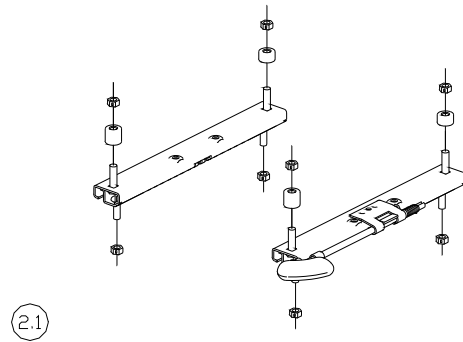

SLIDE & SWIVEL

SERVICE PARTS LIST

SLIDE & SWIVEL

SERVICE PARTS LIST

SLIDE & SWIVEL

ITEM	PART NUMBER	DESCRIPTON		STERLING	EURO
2.1	SA20548	Slide Set 6" stroke single Locking (GSK), Service Kit	COMPACT SUSPENSIONS 07, 30, 35 series and on AS2000 / MS2000, 2000 series seat suspension		
2.2	S19955.901	Slide, Slave 6" Stroke (GSK), Service Kit			
2.3	S17992.901	Slide, Trigger, 6" stroke (GSK), Service Kit			
2.4	S16525.901	Knob,(ptk 5)			
2.5	A SA21254.100	Slide Set, 200mm Stroke Single Locking (BF), Service Kit – Black Knob	AG SUSPENSIONS 10, 40,45, 55, 65,75,80, 85, 90 series & AS5002		
	B SA21254.200	Slide Set, 200mm Stroke Single Locking (BF), Service Kit – Grey Knob			
2.6	SA21116	Slide, Slave, 200mm Stroke (BF), Service Kit			
2.7	SA21117	Slide, Locking, 200mm Stroke (BF), Service Kit			
2.8	A SA15719.100	Lever (BF), Service Kit – Black Knob			
	B SA15719.200	Lever (BF), Service Kit – Grey Knob			
2.9	A S18791.901	Knob (BF), Service Kit – Black (pkt 5)			
	B S17747.901	Knob (BF), Service Kit – Grey (ptk 5)			
2.10	SA21255	Slide Set, 200mm Stroke Double Locking (BF), Service Kit		CE SUSPENSIONS 20,25,50,60,70,80, 90,95	
2.11	SA21174	Slide Set, 160mm Stroke Double Locking (BF), Service Kit			
2.12	S17829.901	Slide Locking (RH), 160 mm Stroke (BF), Service Kit			
2.13	S17830.901	Slide Locking (LH), 160mm Stroke (BF), Service Kit			
2.14	S17893.901	Slide Locking (RH), 200mm Stroke (BF), Service Kit			
2.15	S17894.901	Slide Locking (LH), 200mm Stroke (BF), Service Kit			
2.16	S17821.145	Slide Lever, Double Locking, Service Kit			