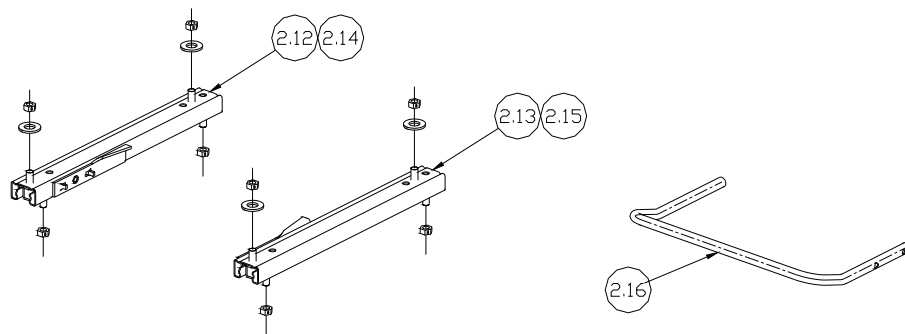

SLIDE & SWIVEL

SERVICE PARTS LIST

SLIDE & SWIVEL

SERVICE PARTS LIST

SLIDE & SWIVEL

ITEM	PART NUMBER	DESCRIPTON		STERLING	EURO
2.1	SA20548	Slide Set 6" stroke single Locking (GSK), Service Kit	COMPACT SUSPENSIONS 07, 30, 35 series and on AS2000 / MS2000, 2000 series seat suspension		
2.2	S19955.901	Slide, Slave 6" Stroke (GSK), Service Kit			
2.3	S17992.901	Slide, Trigger, 6" stroke (GSK), Service Kit			
2.4	S16525.901	Knob,(ptk 5)			
2.5	A SA21254.100	Slide Set, 200mm Stroke Single Locking (BF), Service Kit – Black Knob	AG SUSPENSIONS 10, 40,45, 55, 65,75,80, 85, 90 series & AS5002		
	B SA21254.200	Slide Set, 200mm Stroke Single Locking (BF), Service Kit – Grey Knob			
2.6	SA21116	Slide, Slave, 200mm Stroke (BF), Service Kit			
2.7	SA21117	Slide, Locking, 200mm Stroke (BF), Service Kit			
2.8	A SA15719.100	Lever (BF), Service Kit – Black Knob			
	B SA15719.200	Lever (BF), Service Kit – Grey Knob			
2.9	A S18791.901	Knob (BF), Service Kit – Black (pkt 5)			
	B S17747.901	Knob (BF), Service Kit – Grey (ptk 5)			
2.10	SA21255	Slide Set, 200mm Stroke Double Locking (BF), Service Kit		CE SUSPENSIONS 20,25,50,60,70,80, 90,95	
2.11	SA21174	Slide Set, 160mm Stroke Double Locking (BF), Service Kit			
2.12	S17829.901	Slide Locking (RH), 160 mm Stroke (BF), Service Kit			
2.13	S17830.901	Slide Locking (LH), 160mm Stroke (BF), Service Kit			
2.14	S17893.901	Slide Locking (RH), 200mm Stroke (BF), Service Kit			
2.15	S17894.901	Slide Locking (LH), 200mm Stroke (BF), Service Kit			
2.16	S17821.145	Slide Lever, Double Locking, Service Kit			