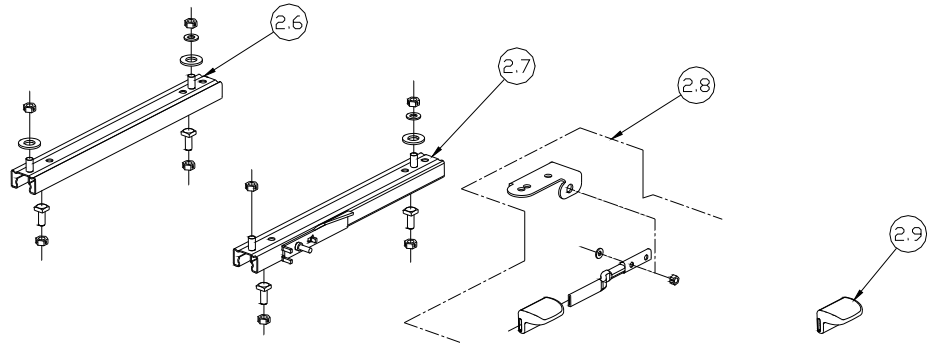

SLIDE & SWIVEL

SERVICE PARTS LIST

SLIDE & SWIVEL

SERVICE PARTS LIST

SLIDE & SWIVEL

ITEM	PART NUMBER	DESCRIPTON		STERLING	EURO
2.1	SA20548	Slide Set 6" stroke single Locking (GSK), Service Kit	COMPACT SUSPENSIONS 07, 30, 35 series and on AS2000 / MS2000, 2000 series seat suspension		
2.2	S19955.901	Slide, Slave 6" Stroke (GSK), Service Kit			
2.3	S17992.901	Slide, Trigger, 6" stroke (GSK), Service Kit			
2.4	S16525.901	Knob,(ptk 5)			
2.5	A SA21254.100	Slide Set, 200mm Stroke Single Locking (BF), Service Kit – Black Knob	AG SUSPENSIONS 10, 40,45, 55, 65,75,80, 85, 90 series & AS5002		
	B SA21254.200	Slide Set, 200mm Stroke Single Locking (BF), Service Kit – Grey Knob			
2.6	SA21116	Slide, Slave, 200mm Stroke (BF), Service Kit			
2.7	SA21117	Slide, Locking, 200mm Stroke (BF), Service Kit			
2.8	A SA15719.100	Lever (BF), Service Kit – Black Knob			
	B SA15719.200	Lever (BF), Service Kit – Grey Knob			
2.9	A S18791.901	Knob (BF), Service Kit – Black (pkt 5)			
	B S17747.901	Knob (BF), Service Kit – Grey (ptk 5)			
2.10	SA21255	Slide Set, 200mm Stroke Double Locking (BF), Service Kit		CE SUSPENSIONS 20,25,50,60,70,80, 90,95	
2.11	SA21174	Slide Set, 160mm Stroke Double Locking (BF), Service Kit			
2.12	S17829.901	Slide Locking (RH), 160 mm Stroke (BF), Service Kit			
2.13	S17830.901	Slide Locking (LH), 160mm Stroke (BF), Service Kit			
2.14	S17893.901	Slide Locking (RH), 200mm Stroke (BF), Service Kit			
2.15	S17894.901	Slide Locking (LH), 200mm Stroke (BF), Service Kit			
2.16	S17821.145	Slide Lever, Double Locking, Service Kit			