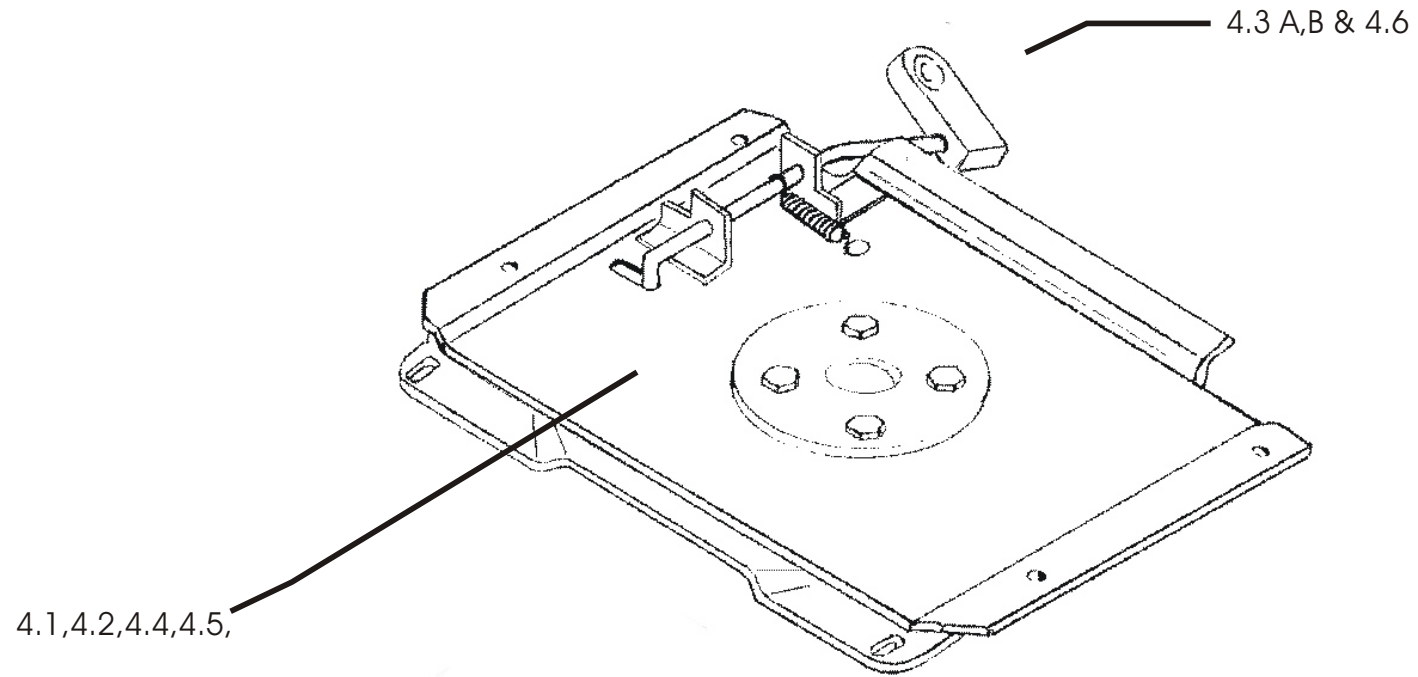

SLIDE & SWIVEL

SERVICE PARTS LIST