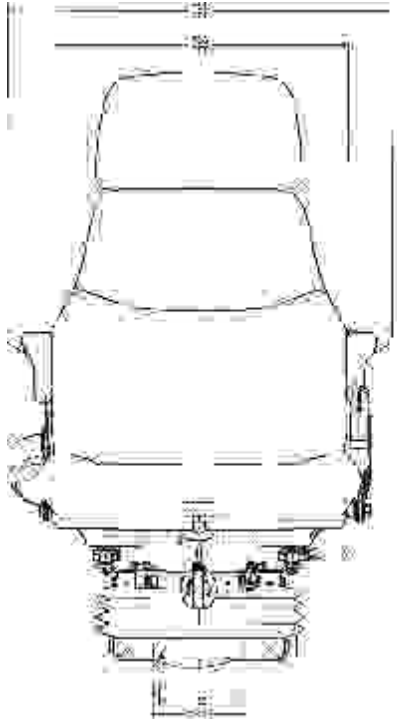

1407 Series

Medium mechanical scissor suspension with integrated height adjustment & damper

FEATURES

- Double depth Fabriform® comfort cushions
- Weight adjustment 30-130kg
- Height adjustment 80mm
- Adjustable suspension stroke 40-80mm
- Slide travel 160mm
- Moulded suspension cover
- Vibration performance to ISO 7096

OPTIONS

- Armrests with tilt up adjustment
- Upper back rest
- Operator presence switch
- Seat belt to ISO 3776
- Range of fabric, velour or PVC trim

Sears Manufacturing Co.(Europe) Ltd
Unit 33, Rassau Industrial Estate,
Ebbw Vale, Gwent NP23 5SD.
United Kingdom
Tel. 0044(0) 1495 304518
Fax. 0044(0) 1495 304452
Email: info@searsseating.co.uk
www.searsseating.com