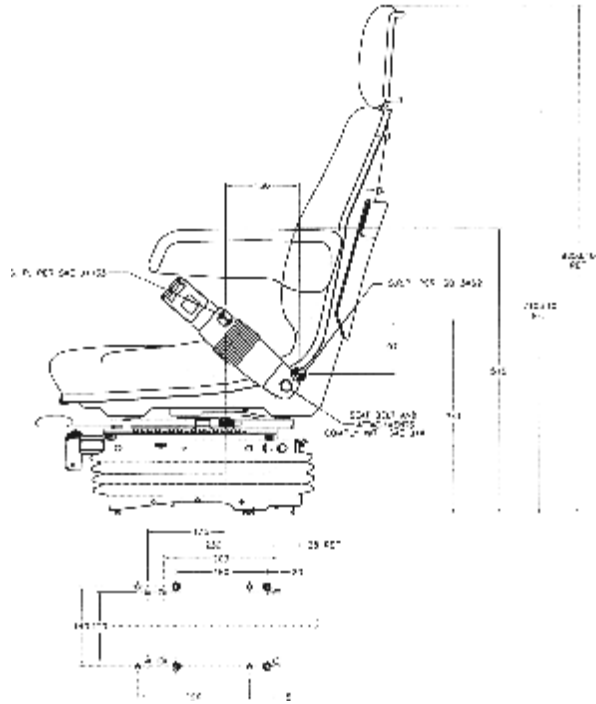

1407 Series

Medium mechanical scissor suspension with integrated height adjustment & damper

FEATURES

- Double depth Fabriform® comfort cushions
- Weight adjustment 30-130kg
- Height adjustment 80mm
- Adjustable suspension stroke 40-80mm
- Slide travel 160mm
- Moulded suspension cover
- Vibration performance to ISO 7096

OPTIONS

- Armrests with tilt up adjustment
- Upper back rest
- Operator presence switch
- Seat belt to ISO 3776
- Range of fabric, velour or PVC trim

Sears Manufacturing Co.(Europe) Ltd
Unit 33, Rassau Industrial Estate,
Ebbw Vale, Gwent NP23 5SD.
United Kingdom
Tel. 0044(0) 1495 304518
Fax. 0044(0) 1495 304452
Email: info@searsseating.co.uk
www.searsseating.com