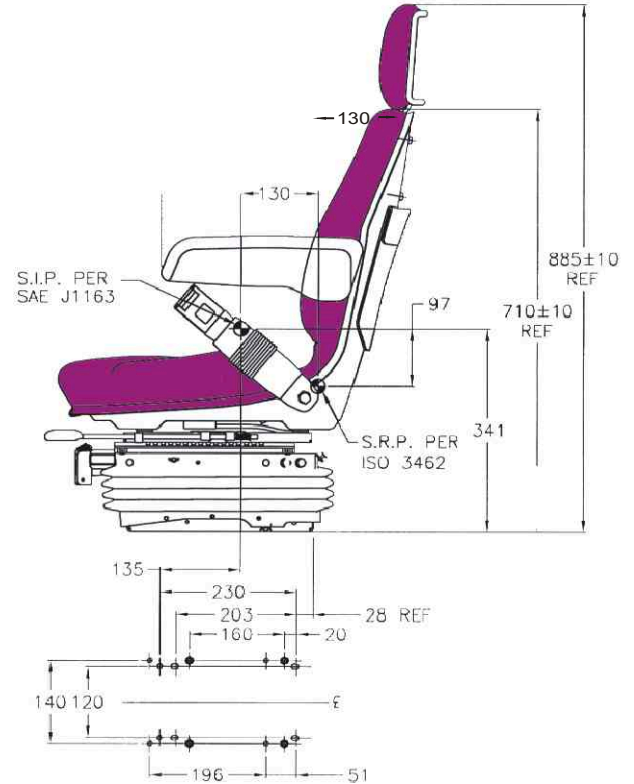

SEARS
SEATING

1430 Series

1430 Series

Medium air suspension with Airide® high volume air spring & damper

FEATURES

- Double depth Fabriform® comfort cushions
- Weight adjustment 30-130kg
- Height adjustment 80mm
- Slide travel 160mm
- Moulded suspension cover
- Vibration performance to ISO 7096

OPTIONS

- Armrests with tilt up adjustment
- Upper back rest
- Operator presence switch
- Seat belt to ISO 3776
- Range of fabric, velour or PVC trim

Sears Manufacturing Co.(Europe) Ltd
Unit 33, Rassau Industrial Estate,
Ebbw Vale, Gwent NP23 5SD.
United Kingdom
Tel. 0044(0) 1495 304518
Fax. 0044(0) 1495 304452
Email: info@searsseating.co.uk
www.searsseating.com