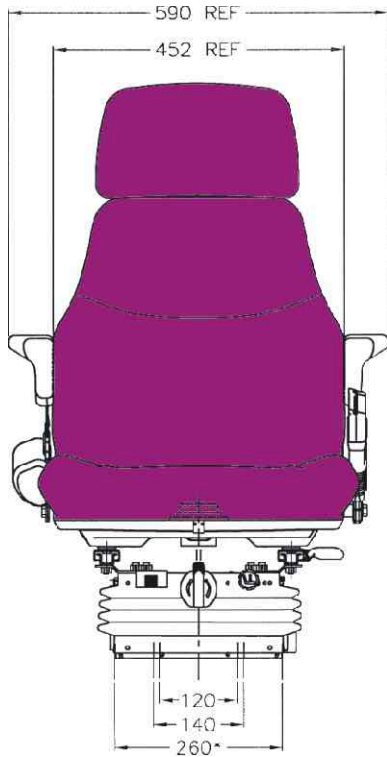

SEARS
SEATING

1430 Series

1430 Series

Medium air suspension with Airide® high volume air spring & damper

FEATURES

- Double depth Fabriform® comfort cushions
- Weight adjustment 30-130kg
- Height adjustment 80mm
- Slide travel 160mm
- Moulded suspension cover
- Vibration performance to ISO 7096

OPTIONS

- Armrests with tilt up adjustment
- Upper back rest
- Operator presence switch
- Seat belt to ISO 3776
- Range of fabric, velour or PVC trim

Sears Manufacturing Co.(Europe) Ltd
Unit 33, Rassau Industrial Estate,
Ebbw Vale, Gwent NP23 5SD.
United Kingdom
Tel. 0044(0) 1495 304518
Fax. 0044(0) 1495 304452
Email: info@searsseating.co.uk
www.searsseating.com