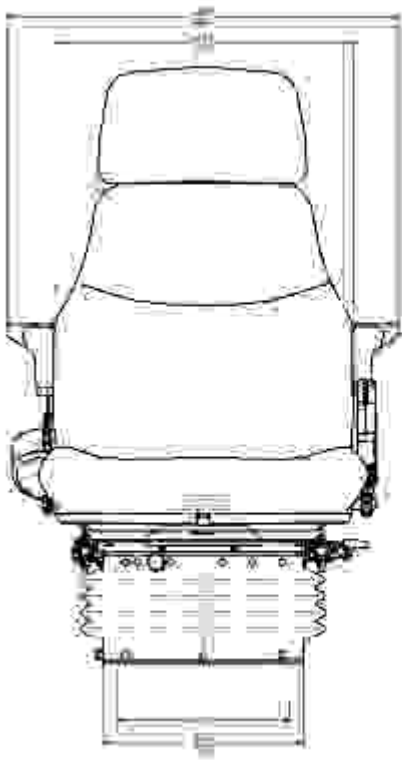

Large Low frequency air suspension with Airide® high volume air spring & double acting Duo® damper

FEATURES

Double depth Fabriform® comfort cushions
Height adjustment 76mm
Automatic height & weight adjustment 30 -150kg
Suspension stroke 80mm
Slide travel 160mm
Moulded suspension cover
Vibration performance to ISO 7096

OPTIONS

Armrests with tilt up adjustment
Upper back rest
Suspension height limiter 40mm
Seat belt to ISO 6683
Operator presence switch
Range of fabric, velour or PVC trim
Turntable 21°- 180°

Sears Manufacturing Co.(Europe) Ltd
Unit 33, Rassau Industrial Estate,
Ebbw Vale, Gwent NP23 5SD.
United Kingdom
Tel. 0044(0) 1495 304518
Fax. 0044(0) 1495 304452
Email: info@searsseating.co.uk
www.searsseating.com