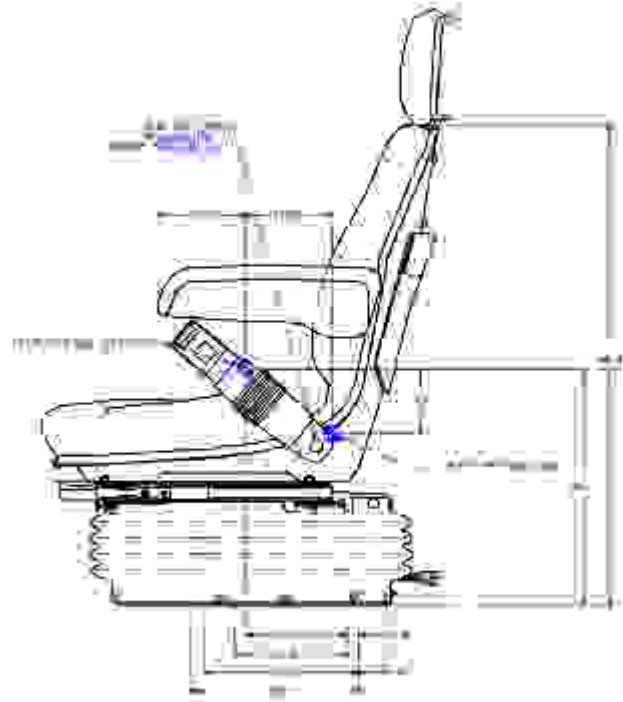

## 1440 Series

Large Low frequency air suspension with Airide® high volume air spring & double acting Duo® damper

### FEATURES

Double depth Fabriform® comfort cushions  
Height adjustment 76mm  
Automatic height & weight adjustment 30 -150kg  
Suspension stroke 80mm  
Slide travel 160mm  
Moulded suspension cover  
Vibration performance to ISO 7096

### OPTIONS

Armrests with tilt up adjustment  
Upper back rest  
Suspension height limiter 40mm  
Seat belt to ISO 6683  
Operator presence switch  
Range of fabric, velour or PVC trim  
Turntable 21°- 180°