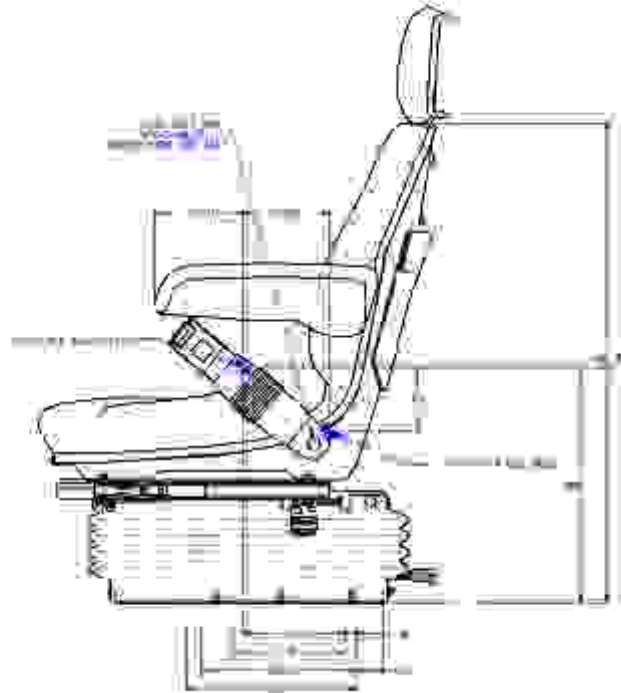

1445 Series

 Niedertrequenz Federung
Low Frequency Suspension
Suspension a Frequenza ultra basse

1455-1445 series

Large Low frequency air suspension with Airide® high volume air spring & double acting Duo® damper

FEATURES

Double depth Fabriform® comfort cushions
Height adjustment 76mm
Automatic height & weight adjustment 30 -150kg
Suspension stroke 80mm
Slide travel 160mm
Horizontal isolator fully integrated, sprung & Duo® damped
Moulded suspension cover
Vibration performance to ISO 7096

OPTIONS

Armrests with tilt up adjustment
Upper back rest
Suspension height limiter 40mm
Seat belt to ISO 6683
Turntable 21°- 180°
Adjustable Duo® damper(1455)
Operator presence switch
Range of fabric, velour or PVC trim