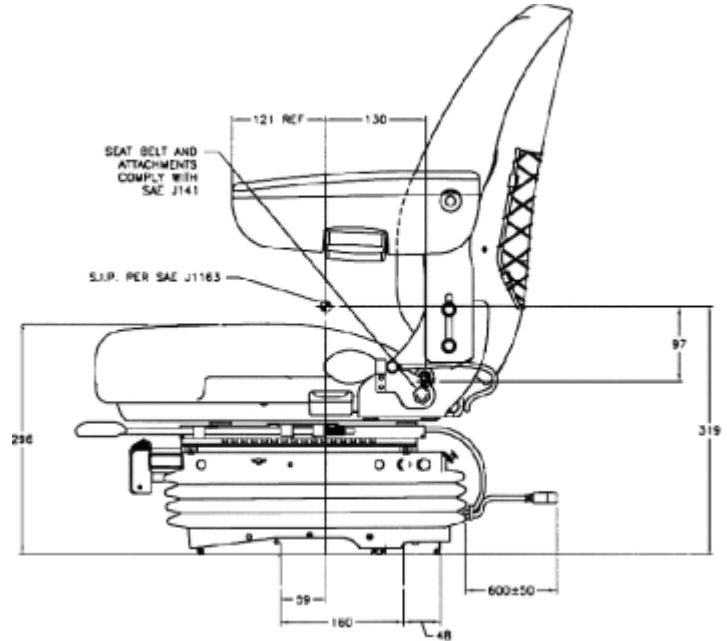

SEARS
SEATING

5007 Series

5007 Series

Medium mechanical scissor suspension
with integrated height adjustment &
damper

FEATURES

- Replaceable double depth Fabriform® comfort cushions
- Back angle fully adjustable
- Weight adjustment 30-130kg
- Height adjustment 80mm
- Mechanical Lumbar
- Adjustable suspension stroke 40-80mm
- Slide travel 160mm
- Armrests with height pitch & tilt up adjustment
- Moulded suspension cover
- Vibration performance to ISO 7096

OPTIONS

- Upper back rest
- Operator presence switch
- Seat belt to ISO 3776

Sears Manufacturing Co.(Europe) Ltd
Unit 33, Rassau Industrial Estate,
Ebbw Vale, Gwent NP23 5SD.
United Kingdom
Tel. 0044(0) 1495 304518
Fax. 0044(0) 1495 304452
Email: info@searsseating.co.uk
www.searsseating.com