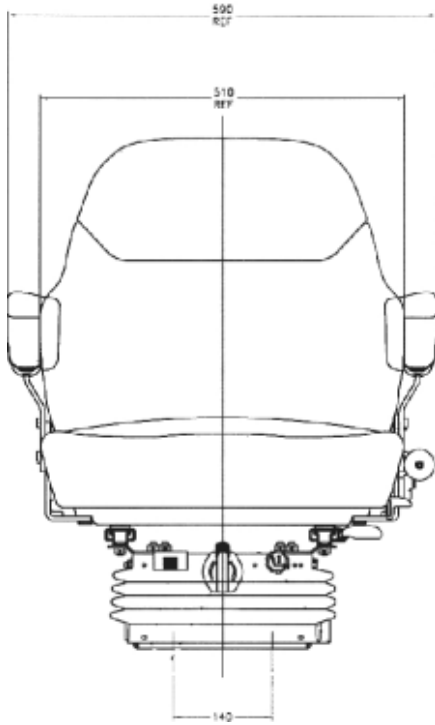

SEARS
SEATING

5007 Series

5007 Series

Medium mechanical scissor suspension
with integrated height adjustment &
damper

FEATURES

- Replaceable double depth Fabriform® comfort cushions
- Back angle fully adjustable
- Weight adjustment 30-130kg
- Height adjustment 80mm
- Mechanical Lumbar
- Adjustable suspension stroke 40-80mm
- Slide travel 160mm
- Armrests with height pitch & tilt up adjustment
- Moulded suspension cover
- Vibration performance to ISO 7096