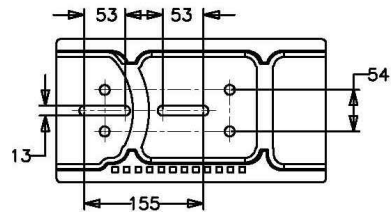

**SEARS**  
SEATING

706 Series

706 series

Compact mechanical cantilever suspension

FEATURES

- Weight adjustment 30-120kg
- Height adjustment 60mm
- Suspension stroke 60mm
- Slide travel 150mm
- Multiple seat fixing points
- Angle adjustable base
- Vibration performance to ISO 7096

OPTIONS

- Armrests with tilt up adjustment
- Seat belt to ISO 3776
- Operator presence switch
- Range of fabric, velour or PVC trim

Sears Manufacturing Co.(Europe) Ltd  
Unit 33, Rassau Industrial Estate,  
Ebbw Vale, Gwent NP23 5SD.  
United Kingdom  
Tel. 0044(0) 1495 304518  
Fax. 0044(0) 1495 304452  
Email: info@searsseating.co.uk  
www.searsseating.com