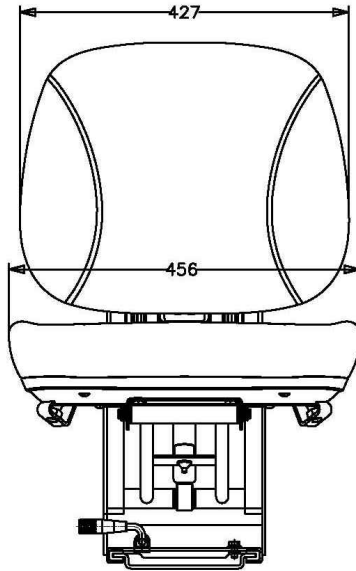

**SEARS**  
SEATING

706 Series

706 series

Compact mechanical cantilever suspension

FEATURES

- Weight adjustment 30-120kg
- Height adjustment 60mm
- Suspension stroke 60mm
- Slide travel 150mm
- Multiple seat fixing points
- Angle adjustable base
- Vibration performance to ISO 7096

OPTIONS

- Armrests with tilt up adjustment
- Seat belt to ISO 3776
- Operator presence switch
- Range of fabric, velour or PVC trim

Sears Manufacturing Co.(Europe) Ltd  
Unit 33, Rassau Industrial Estate,  
Ebbw Vale, Gwent NP23 5SD.  
United Kingdom  
Tel. 0044(0) 1495 304518  
Fax. 0044(0) 1495 304452  
Email: info@searsseating.co.uk  
www.searsseating.com