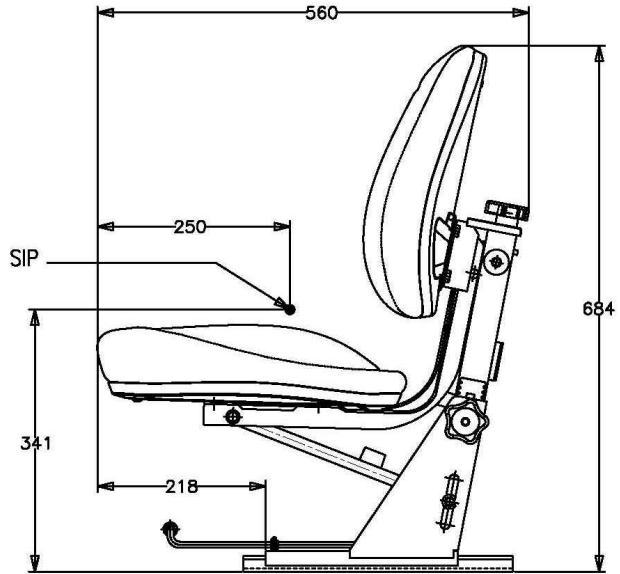

**SEARS**  
SEATING

706 Series

706 series

Compact mechanical cantilever suspension

FEATURES

- Weight adjustment 30-120kg
- Height adjustment 60mm
- Suspension stroke 60mm
- Slide travel 150mm
- Multiple seat fixing points
- Angle adjustable base
- Vibration performance to ISO 7096

OPTIONS

- Armrests with tilt up adjustment
- Seat belt to ISO 3776
- Operator presence switch
- Range of fabric, velour or PVC trim

Sears Manufacturing Co.(Europe) Ltd  
Unit 33, Rassau Industrial Estate,  
Ebbw Vale, Gwent NP23 5SD.  
United Kingdom  
Tel. 0044(0) 1495 304518  
Fax. 0044(0) 1495 304452  
Email: info@searsseating.co.uk  
www.searsseating.com