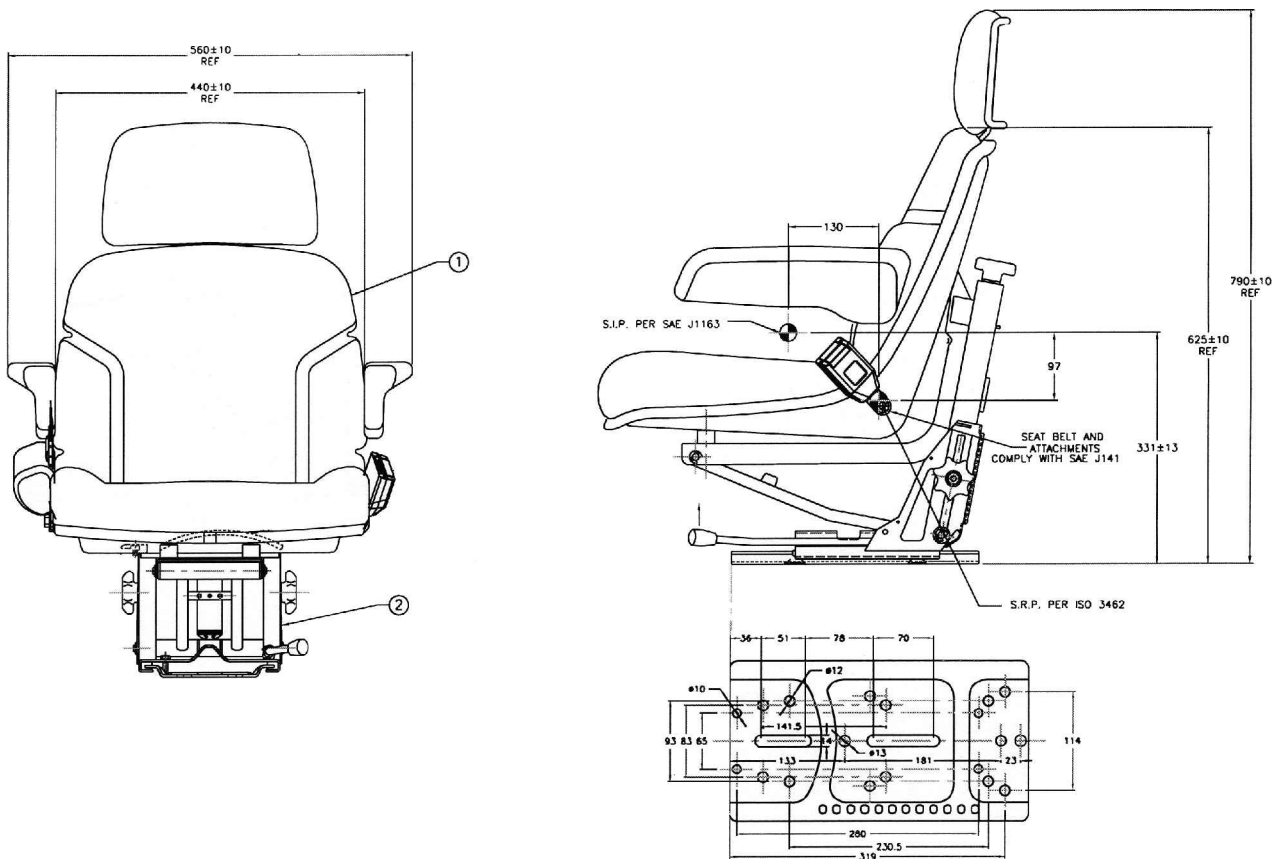

SEARS
SEATING

1006-906 Series

1006-906 Series

Compact mechanical cantilever suspension

FEATURES

- Double depth Fabriform® comfort cushions
- Weight adjustment 30-120kg
- Height adjustment 60mm
- Suspension stroke 60mm
- Slide travel 150mm
- Multiple seat fixing points
- Vibration performance to ISO 7096

OPTIONS

- Armrests with tilt up adjustment
- Seat belt to ISO 3776
- Operator presence switch
- Upper back rest
- Range of fabric, velour or PVC trim

Sears Manufacturing Co.(Europe) Ltd
 Unit 33, Rassau Industrial Estate,
 Ebbw Vale, Gwent NP23 5SD.
 United Kingdom
 Tel. 0044(0) 1495 304518
 Fax. 0044(0) 1495 304452
 Email: info@searsseating.co.uk
www.searsseating.com