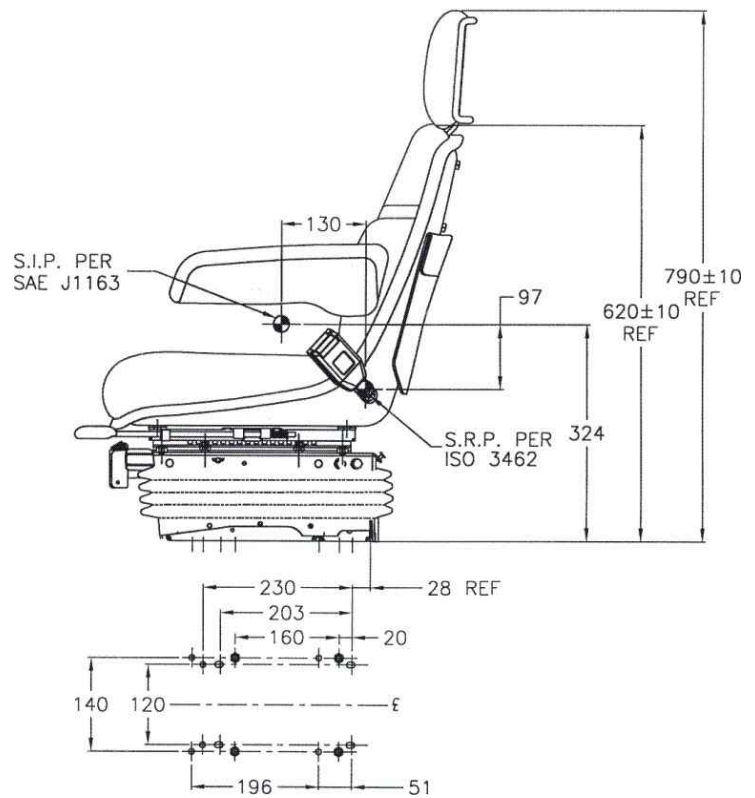

SEARS
SEATING

907 Series

907 Series

Medium mechanical scissor suspension with integrated height adjustment & damper

FEATURES

- Double depth Fabriform® comfort cushions
- Weight adjustment 30-130kg
- Height adjustment 80mm
- Adjustable suspension stroke 40-80mm
- Slide travel 160mm
- Moulded suspension cover
- Vibration performance to ISO 7096

OPTIONS

- Armrests with tilt up adjustment
- Upper back rest
- Operator presence switch
- Seat belt to ISO 3776
- Range of fabric, velour or PVC trim

Sears Manufacturing Co.(Europe) Ltd
 Unit 33, Rassau Industrial Estate,
 Ebbw Vale, Gwent NP23 5SD.
 United Kingdom
 Tel. 0044(0) 1495 304518
 Fax. 0044(0) 1495 304452
 Email: info@searsseating.co.uk
www.searsseating.com