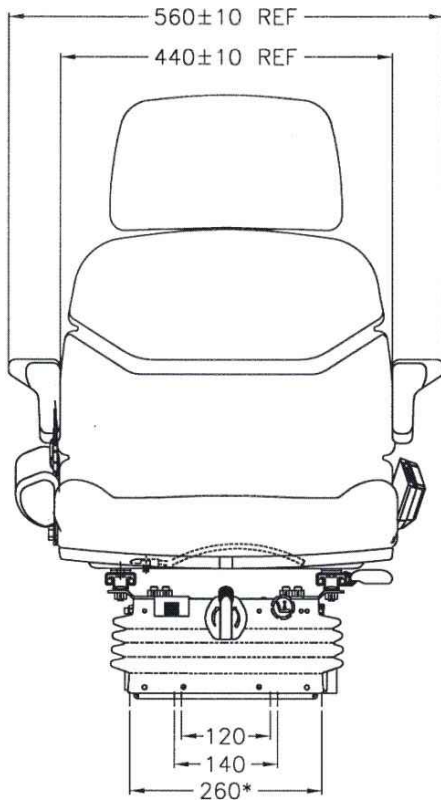

SEARS
SEATING

907 Series

907 Series

Medium mechanical scissor suspension with integrated height adjustment & damper

FEATURES

- Double depth Fabriform® comfort cushions
- Weight adjustment 30-130kg
- Height adjustment 80mm
- Adjustable suspension stroke 40-80mm
- Slide travel 160mm
- Moulded suspension cover
- Vibration performance to ISO 7096

OPTIONS

- Armrests with tilt up adjustment
- Upper back rest
- Operator presence switch
- Seat belt to ISO 3776
- Range of fabric, velour or PVC trim

Sears Manufacturing Co.(Europe) Ltd
 Unit 33, Rassau Industrial Estate,
 Ebbw Vale, Gwent NP23 5SD.
 United Kingdom
 Tel. 0044(0) 1495 304518
 Fax. 0044(0) 1495 304452
 Email: info@searsseating.co.uk
www.searsseating.com