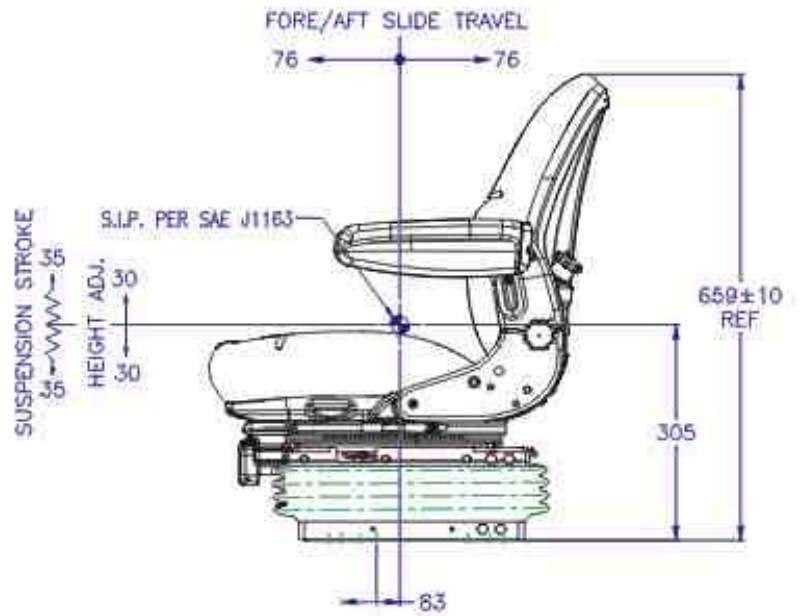

SEARS
SEATING

D3007 Series

D3007-3000 Series

Medium mechanical scissor suspension with integrated height adjustment & damper

FEATURES

- Replaceable double depth Fabriform® comfort cushions
- Back angle fully adjustable
- Foldable backrest
- Height adjustment 80mm
- Weight adjustment 30-130kg
- Armrests with height & tilt up adjustment
- Mechanical Lumbar
- Suspension stroke 80mm
- Slide travel 160mm
- Moulded suspension cover
- Vibration performance to ISO 7096

OPTIONS

- Horizontal isolator
- Lateral isolator
- Seat heaters 12, 24, 48v
- Swivel 20°- 20°
- Operator presence switch
- Range of fabric, velour or PVC trim

Sears Manufacturing Co.(Europe) Ltd
Unit 33, Rassau Industrial Estate,
Ebbw Vale, Gwent NP23 5SD.
United Kingdom
Tel. 0044(0) 1495 304518
Fax. 0044(0) 1495 304452
Email: info@searsseating.co.uk
www.searsseating.com