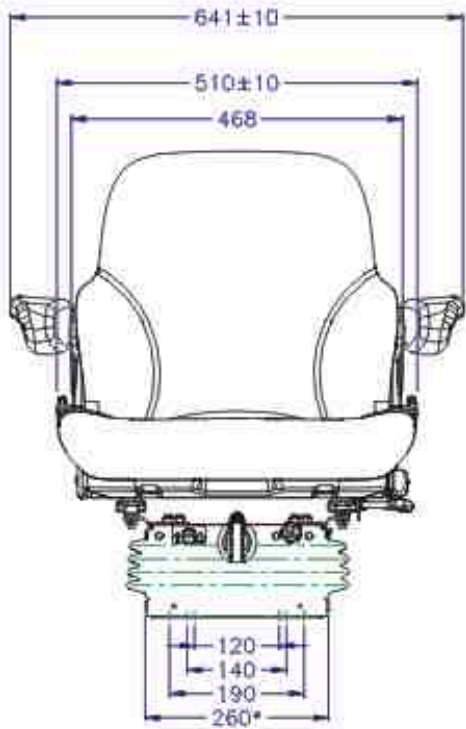

SEARS
SEATING

D3007 Series

D3007-3000 Series

Medium mechanical scissor suspension with integrated height adjustment & damper

FEATURES

- Replaceable double depth Fabriform® comfort cushions
- Back angle fully adjustable
- Foldable backrest
- Height adjustment 80mm
- Weight adjustment 30-130kg
- Armrests with height & tilt up adjustment
- Mechanical Lumbar
- Suspension stroke 80mm
- Slide travel 160mm
- Moulded suspension cover
- Vibration performance to ISO 7096

OPTIONS

- Horizontal isolator
- Lateral isolator
- Seat heaters 12, 24, 48v
- Swivel 20°- 20°
- Operator presence switch
- Range of fabric, velour or PVC trim

Sears Manufacturing Co.(Europe) Ltd
Unit 33, Rassau Industrial Estate,
Ebbw Vale, Gwent NP23 5SD.
United Kingdom
Tel. 0044(0) 1495 304518
Fax. 0044(0) 1495 304452
Email: info@searsseating.co.uk
www.searsseating.com