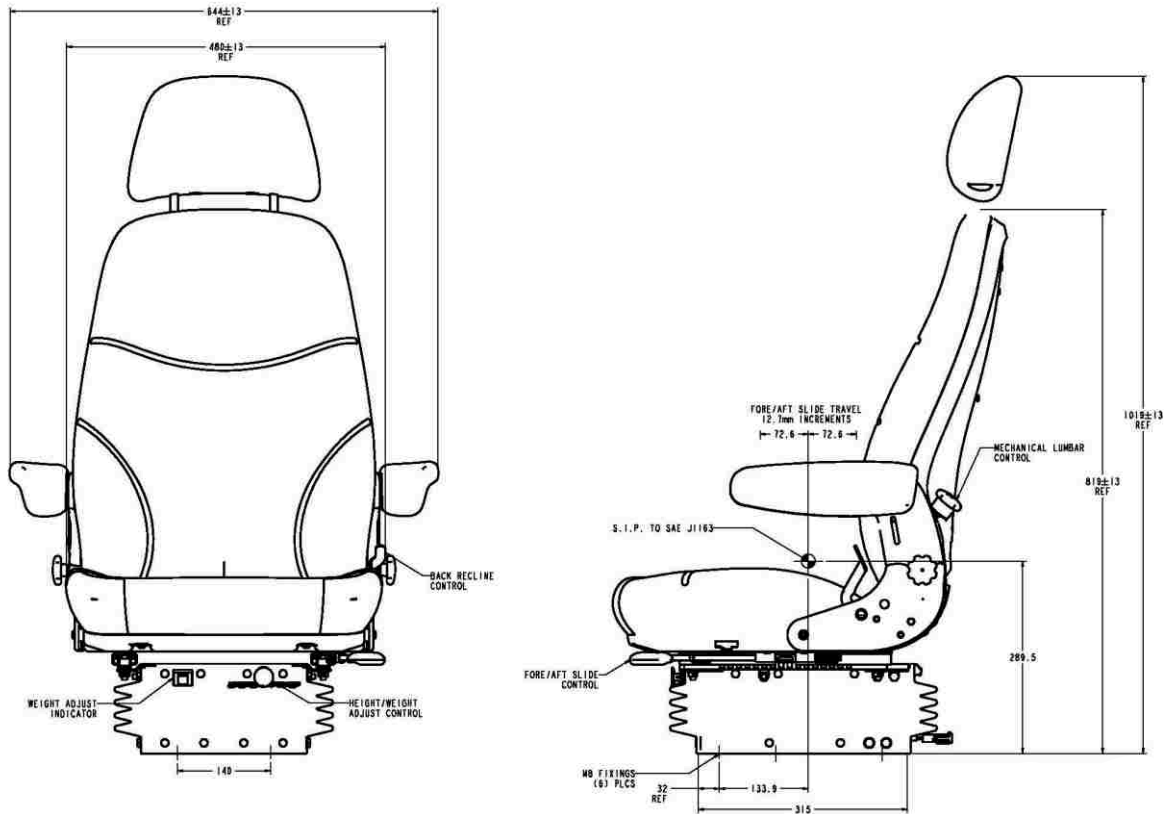

SEARS
SEATING

7030 Series

Medium air suspension with Airide® high volume air spring & damper

FEATURES

Replaceable double depth Fabriform® comfort Cushions
Back angle fully adjustable
Mechanical Lumbar
Height adjustment 76mm
Automatic height & weight adjustment 30 -130kg
Suspension stroke 80mm
Slide travel 160mm
Moulded suspension cover
Vibration performance to ISO 7096

OPTIONS

Lateral isolator
Armrests with height & tilt up adjustment
Headrest with 3 position angle adjustment
Seat belt to ISO 6683
Seat heaters 12, 24, 48v
Operator presence switch
Range of fabric, velour or PVC trim