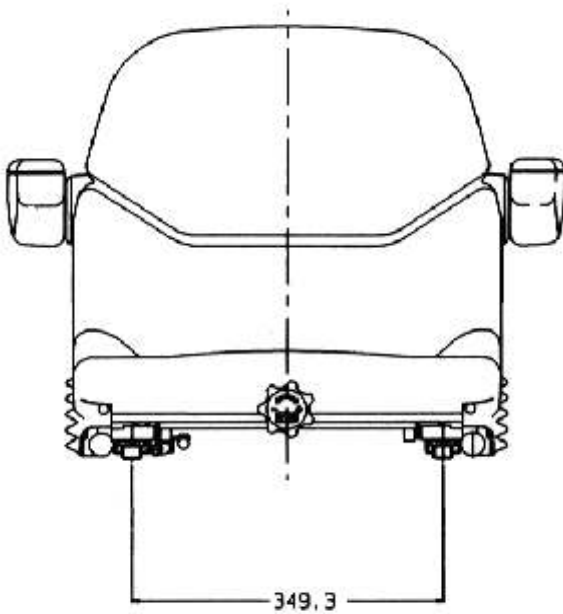

SEARS
SEATING

1200 Series - 'Lo Rider'

'Lo Rider' 1200 Series

Fully integrated Semi-Suspension

FEATURES

- Double depth Fabriform® comfort cushions
- Adjustable Backrest
- Weight adjustment 30-130kg
- Slide travel 160mm
- Self Draining cushions with cross ventilation
- Vibration performance to ISO 7096

OPTIONS

- Armrests with height pitch & tilt up adjustment
- Hip restraints
- Seat belt to ISO 6683
- Hydraulic Damper
- Seat heaters 12, 24, 48v
- Operator presence switch
- Range of fabric, velour or PVC trim