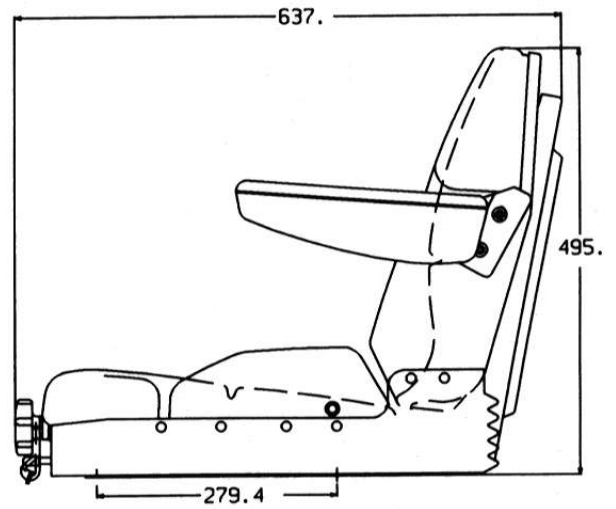

SEARS
SEATING

1200 Series - 'Lo Rider'

'Lo Rider' 1200 Series

Fully integrated Semi-Suspension

FEATURES

- Double depth Fabriform® comfort cushions
- Adjustable Backrest
- Weight adjustment 30-130kg
- Slide travel 160mm
- Self Draining cushions with cross ventilation
- Vibration performance to ISO 7096

OPTIONS

- Armrests with height pitch & tilt up adjustment
- Hip restraints
- Seat belt to ISO 6683
- Hydraulic Damper
- Seat heaters 12, 24, 48v
- Operator presence switch
- Range of fabric, velour or PVC trim