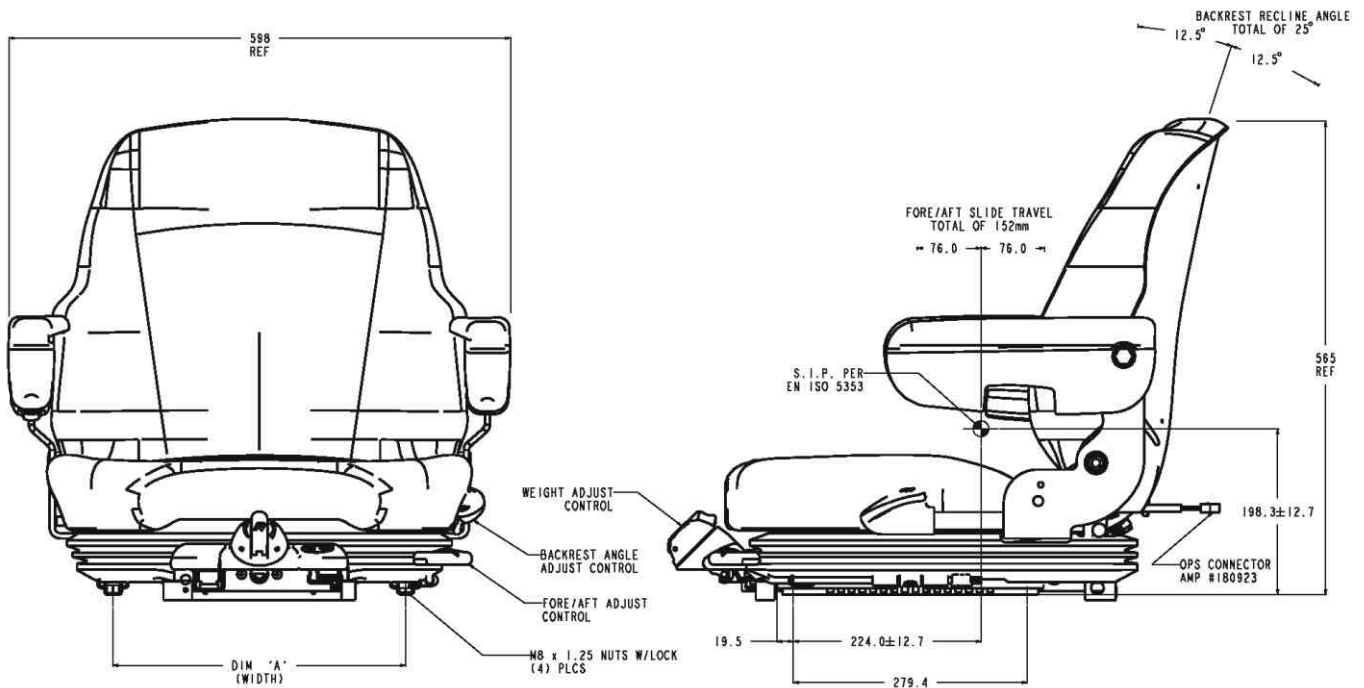

## 1804 Series

Low profile full mechanical suspension to IT1 & IT2.

### FEATURES

- Replaceable double depth Fabriform® comfort cushions
- Back angle fully adjustable
- Mechanical Lumbar
- Weight adjustment 50 -145kg
- Suspension stroke 60-80-100mm
- Slide travel 160mm
- Moulded suspension cover
- Vibration performance to ISO 7096
- EXCEEDS isolation performance 0.5m/sec<sup>2</sup>**